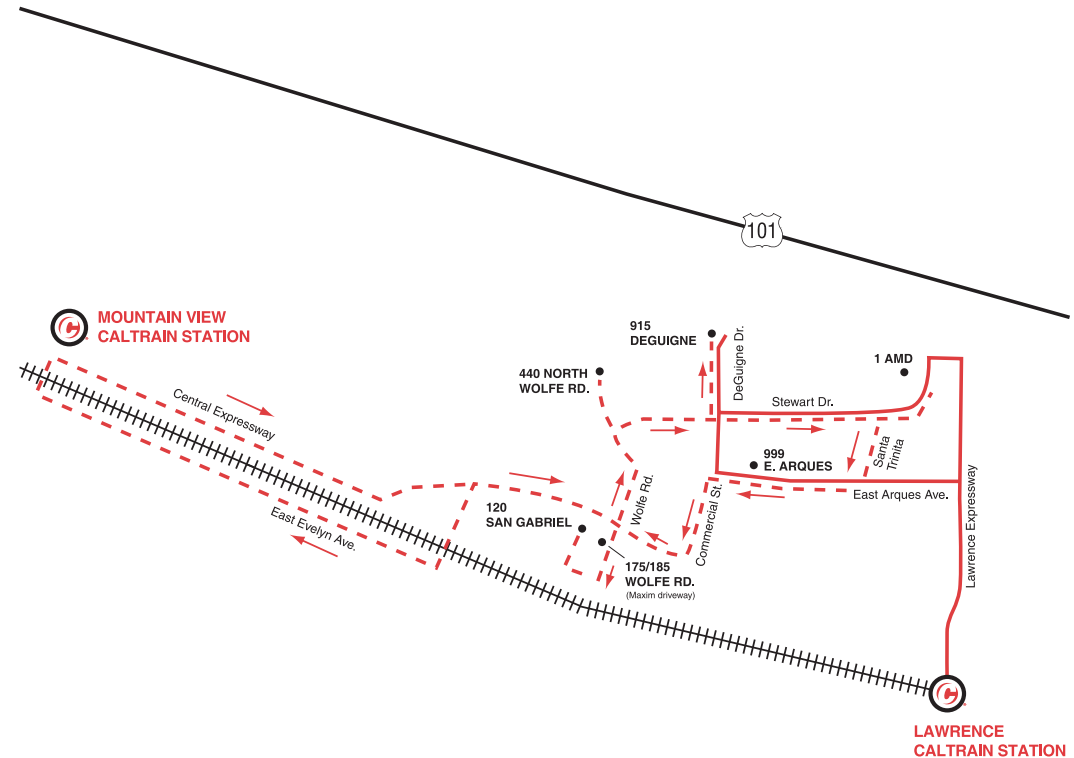

AMD DUANE AREA CALTRAIN SHUTTLE

Passengers pay a fare on the train but **ride free** on the Caltrain Shuttle. Caltrain offers Monthly and 10-Ride passes. Caltrain also has a Ticket-by-Mail program.